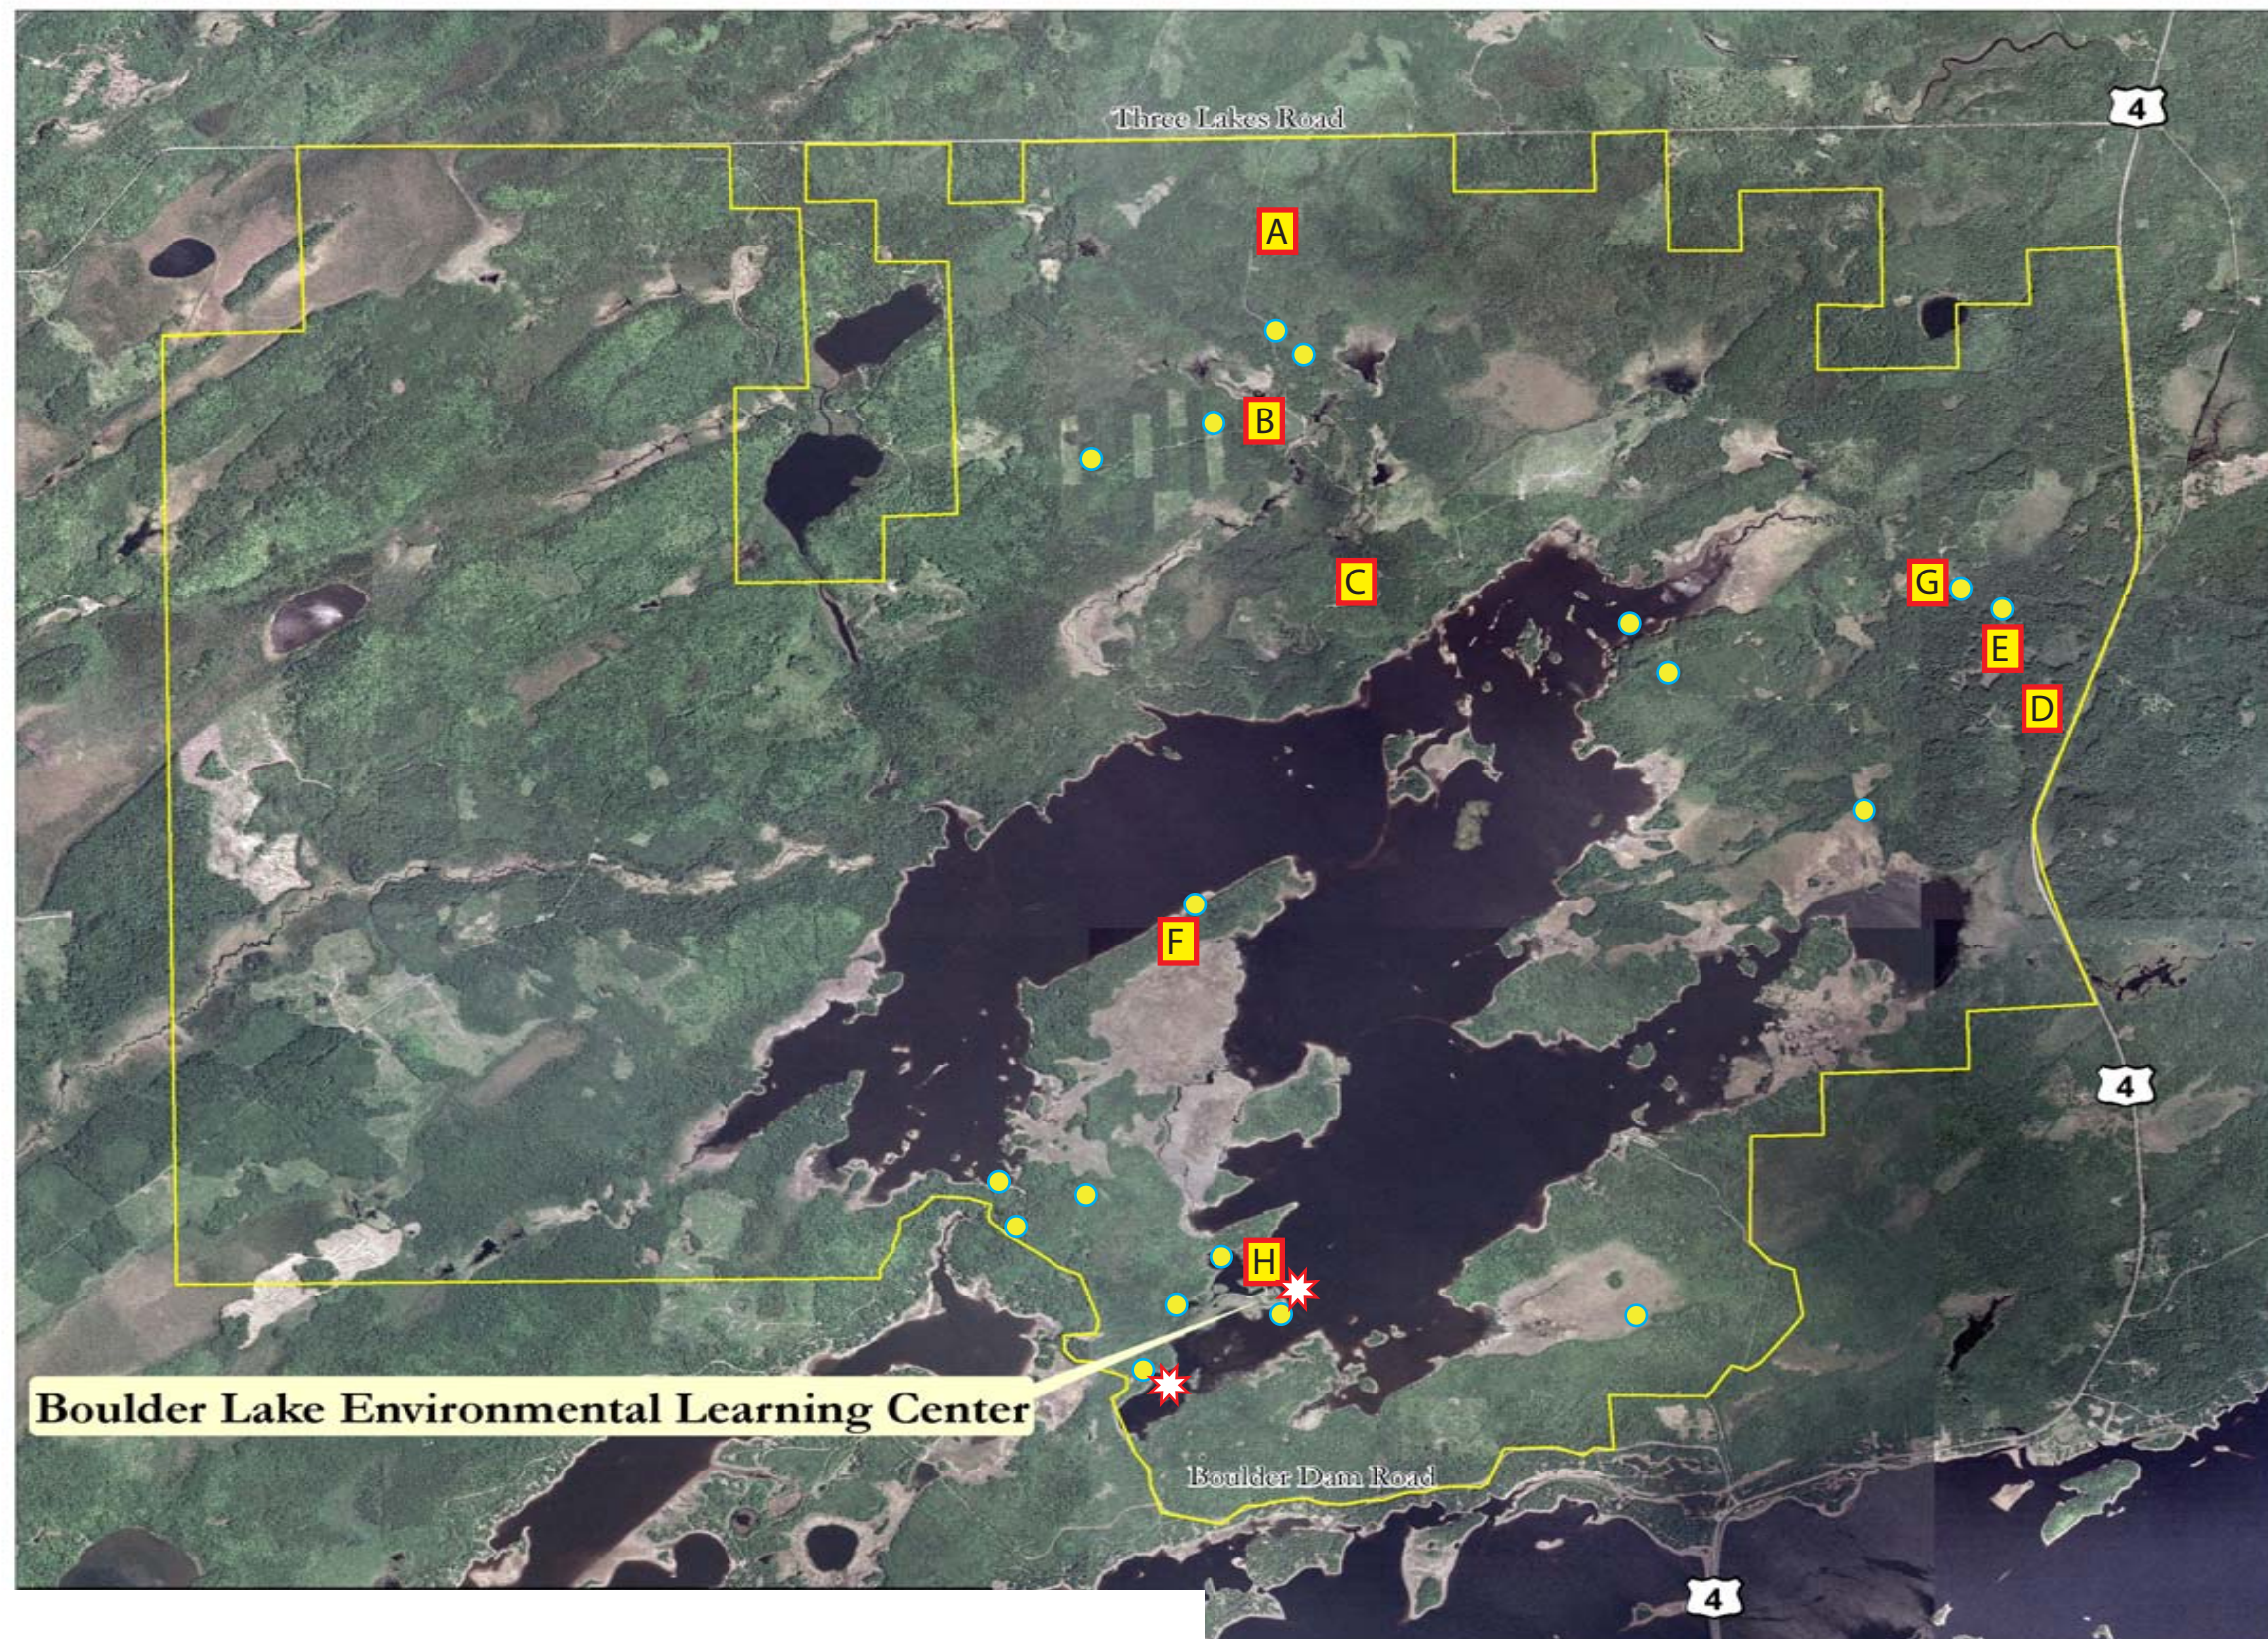

Insect Survey Locations within Boulder Lake Management Area

LEGEND

- BLMA boundary
- Pitfall trap transects
- A aspen/fir
- B young aspen
- C clear cut
- D red pine
- E bog
- F Moose Island
- G white pine
- H shoreline
- Odonata and butterfly sites
- ✱ Light trap locations

Boulder Lake Environmental Learning Center