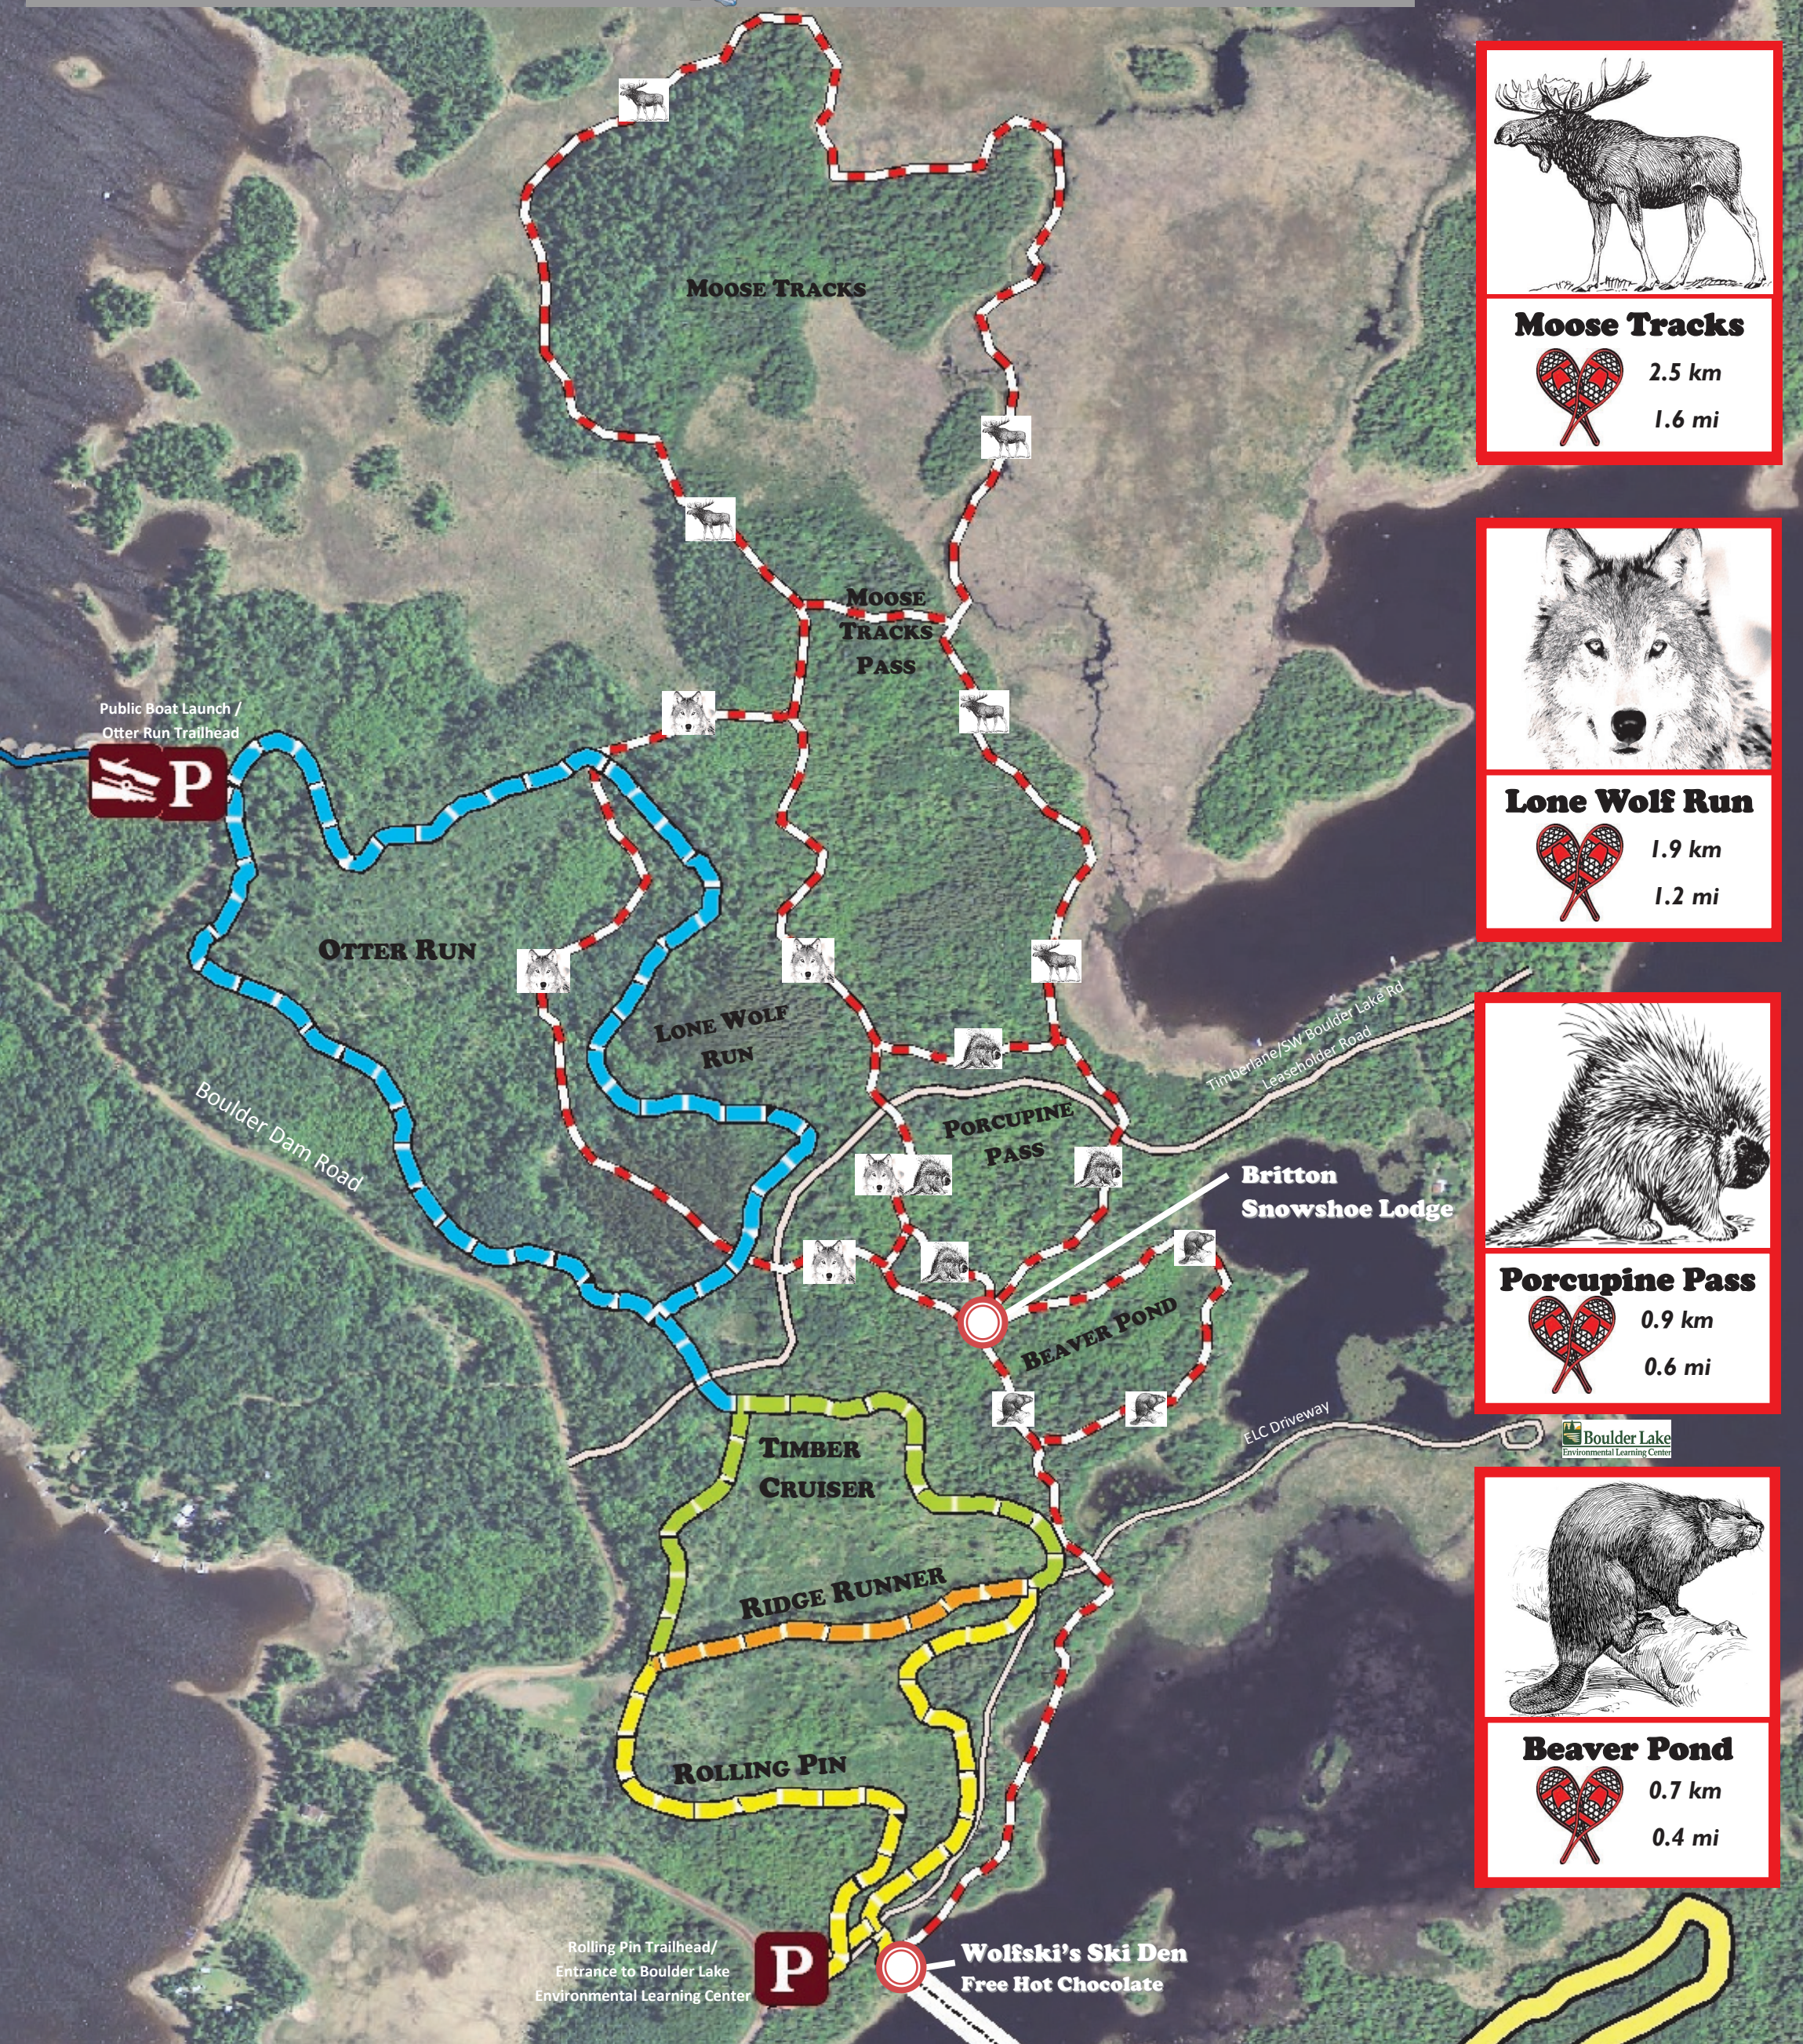

Boulder Lake

North Trail System

Moose Tracks

2.5 km
1.6 mi

Lone Wolf Run

1.9 km
1.2 mi

Porcupine Pass

0.9 km
0.6 mi

Beaver Pond

0.7 km
0.4 mi

Rolling Pin

Single Set Ski & Snowshoe

1.3 km / 0.8 mi

Otter Run

Single Set Ski & Snowshoe

2.2 km / 1.4 mi

Timber Cruiser

Single Set Ski & Snowshoe

0.7 km / 0.4 mi

Ridge Runner

Single Set Ski & Snowshoe

0.2 km / 0.1 mi

Backcountry Trails

Backcountry Ski & Snowshoe

Details above

Dial 911 for Emergencies

 = You are Here